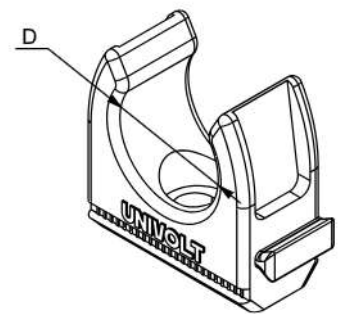

Data sheet

ID	CL HG
Description	clip, interlinkable
Properties	for fixation of rigid or pliable conduits on various surfaces, mounting possible with nails, screws or DSD plugs
Colour	light grey, similar to RAL 7035

Art. no.	Suitable for pipe diameter	Small Package	Large Package
082 211	16 mm	100 pc	3200 pc
082 178	20 mm	100 pc	2400 pc
082 215	25 mm	100 pc	1600 pc
082 219	32 mm	100 pc	1600 pc
082 223	40 mm	50 pc	800 pc
082 596	50 mm	50 pc	600 pc
082 600	63 mm	25 pc	300 pc

Further technical details

Details	
Closed	False
Tackable	True
Max. number of tubes	1
Type of fastening	Screw hole
With inlay	False
Material	PVC-U